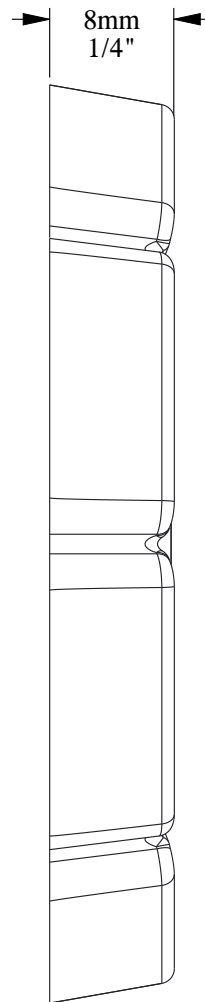

SCALE 2:1

SCALE 2:1

ORAC[®]
DECOR

Biekorfstraat 32
8400 Oostende - Belgium
Tel +32 (0)59 80 32 52
www.oracdecor.com
info@oracdecor.com

Part name: P20

Designed by: Guy Taillieu

Designed on: 01-Feb-1983

Unless otherwise specified: all dimensions are in millimeters and inches, scale 1:1, length 2 meters